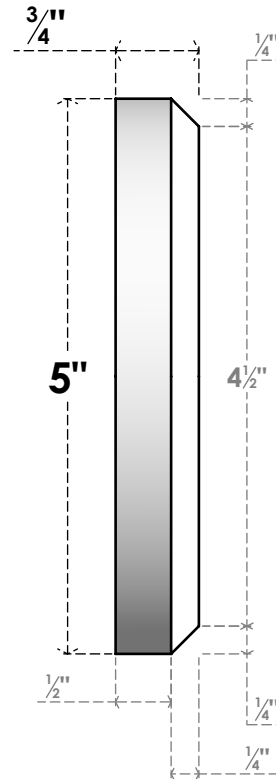

ROSP050X050X075GRY03

5"W X 5"H X 3/4"P STANDARD GRAYSON BULLSEYE ROSETTE WITH BEVELED EDGE, ARCHITECTURAL GRADE PVC

FRONT

SIDE

EKENA MILLWORK
2300 WEST MAIN ST.
CLARKSVILLE, TX 75426
TOLL FREE: 866-607-0453
WWW.EKENAMILLWORK.COM

NOTES

1. INSTALLATION TO BE COMPLETED IN ACCORDANCE WITH MANUFACTURER'S SPECIFICATIONS.
2. DRAWING MAY NOT BE TO SCALE
3. THIS DRAWING IS INTENDED FOR DESIGN AND PLANNING PURPOSES ONLY.
4. ALL INFORMATION CONTAINED HEREIN WAS CURRENT AT THE TIME OF DEVELOPMENT BUT MUST BE REVIEWED AND APPROVED BY THE PRODUCT MANUFACTURER TO BE CONSIDERED ACCURATE.
5. ARCHITECTURAL GRADE PVC PRODUCTS ARE MADE FROM EXPANDED CELLULAR PVC AND COME NATURALLY WHITE BUT MAY BE PAINTED