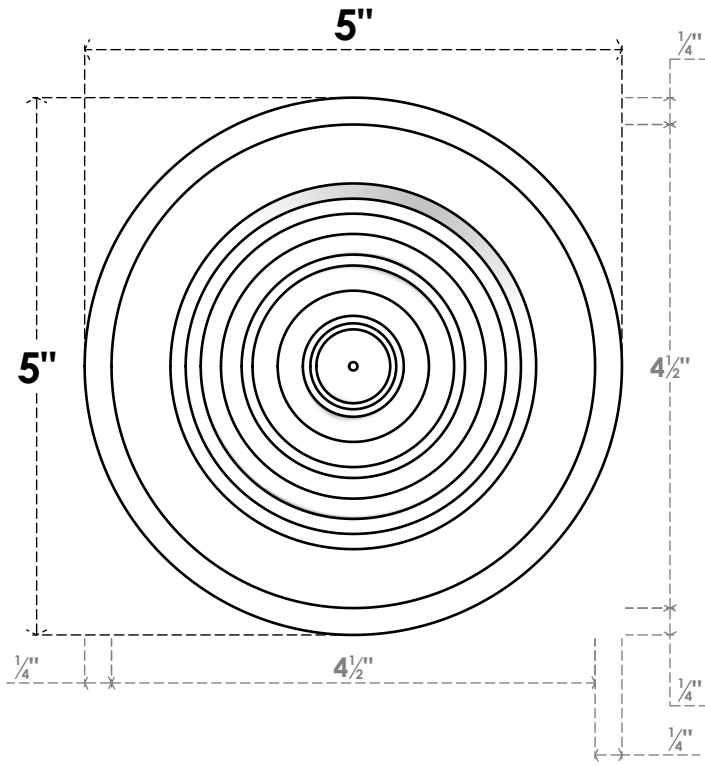

ROSP050X050X075GRY03

5"W X 5"H X 3/4"P STANDARD GRAYSON BULLSEYE ROSETTE WITH BEVELED EDGE, ARCHITECTURAL GRADE PVC

FRONT

SIDE

EKENA MILLWORK
2300 WEST MAIN ST.
CLARKSVILLE, TX 75426
TOLL FREE: 866-607-0453
WWW.EKENAMILLWORK.COM